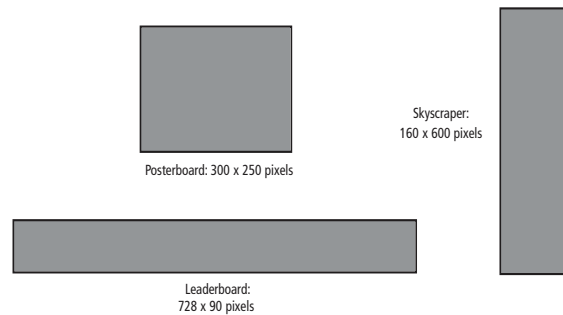

Premium Position Rates

Back Cover	\$1,000
All Other Requested Positions	\$600

Frequency Discount

10x	15%
6x	10%
3x	5%

Premium Positions

Positions	Open Rates (CPM)	Channel Placement	Open Rates (CPM)
Home page Placement		Channel Placement	
Posterboard (300 x 250)	\$24.00	Posterboard (300 x 250)	\$21.00
Leaderboard (728 x 90)	\$20.00	Leaderboard (728 x 90)	17.00
		Skyscraper (160 x 600)	12.00

Run of the Site Ads

Position	Open Rates (CPM)
Posterboard (300 x 250)	\$15.00
Leaderboard (728 x 90)	12.00
Skyscraper (160 x 600)	10.00

Online Ad Unit Configurations

Publication trims to 7.875" x 10.375" (200mm x 265mm)

Spread
14.75" x 10"
(409.6mm x 276mm)

Full Page
7" x 10"
Bleed 8.25" x 10.875"
(210mm x 278mm)

1/2 Page Vertical
3.375" x 10"
(85.7mm x 254mm)

1/3 Page Column
2.25" x 10"
(57.1mm x 254mm)

1/2 Page Horizontal
7" x 5"
(17.8mm x 127mm)

2/3 Page Vertical
4.625" x 10"
(177.4mm x 254mm)

2/3 Page
7" x 6.7"
(177.8mm x 169.4mm)

1/3 Page
4.625" x 5"
(117.4mm x 127mm)

1/6 Page
2.25" x 5"
(57.1mm x 127mm)

Business Card
3.375" x 2.25"
(85.725mm x 57.15mm)