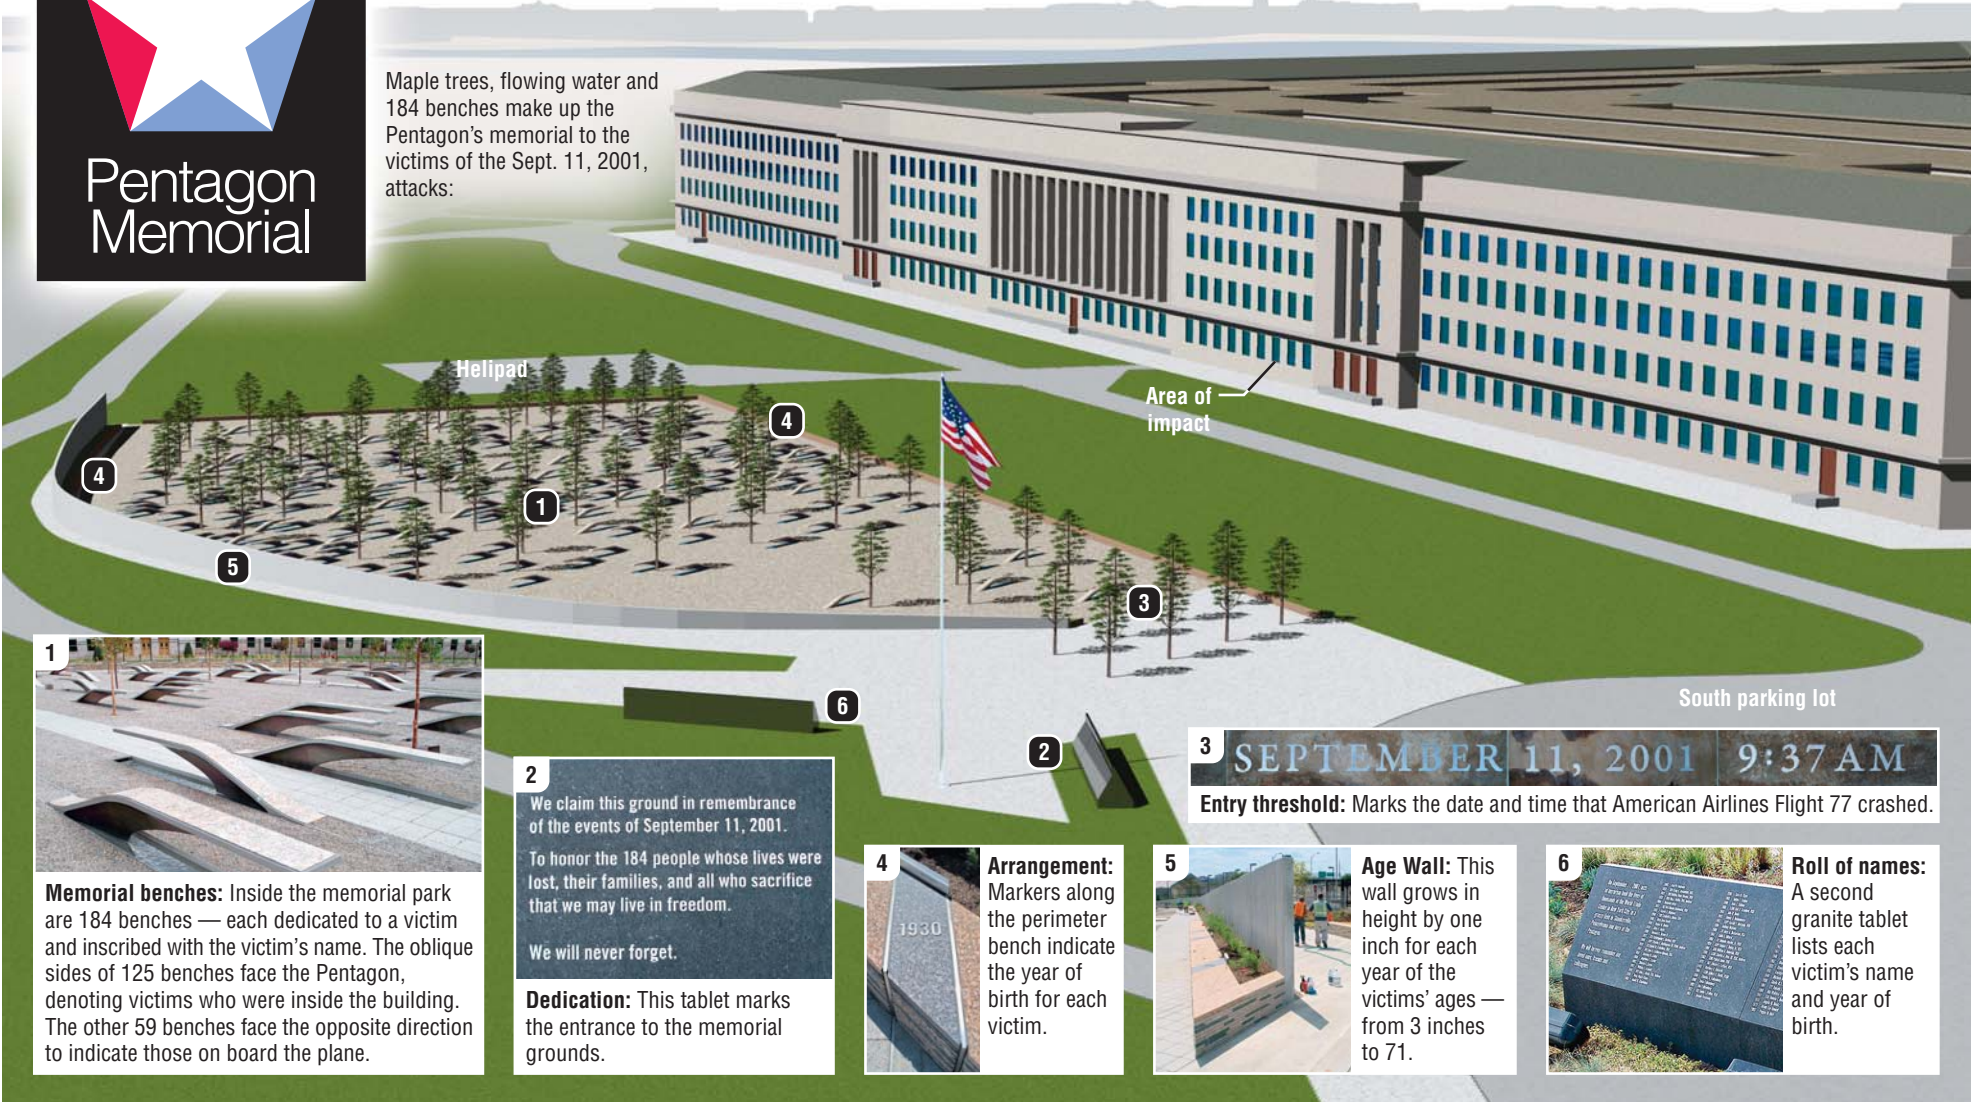

Maple trees, flowing water and 184 benches make up the Pentagon's memorial to the victims of the Sept. 11, 2001, attacks:

Memorial benches: Inside the memorial park are 184 benches — each dedicated to a victim and inscribed with the victim's name. The oblique sides of 125 benches face the Pentagon, denoting victims who were inside the building. The other 59 benches face the opposite direction to indicate those on board the plane.

2
 We claim this ground in remembrance of the events of September 11, 2001.
 To honor the 184 people whose lives were lost, their families, and all who sacrifice that we may live in freedom.
 We will never forget.

Dedication: This tablet marks the entrance to the memorial grounds.

4
Arrangement: Markers along the perimeter bench indicate the year of birth for each victim.

5
Age Wall: This wall grows in height by one inch for each year of the victims' ages — from 3 inches to 71.

6
Roll of names: A second granite tablet lists each victim's name and year of birth.