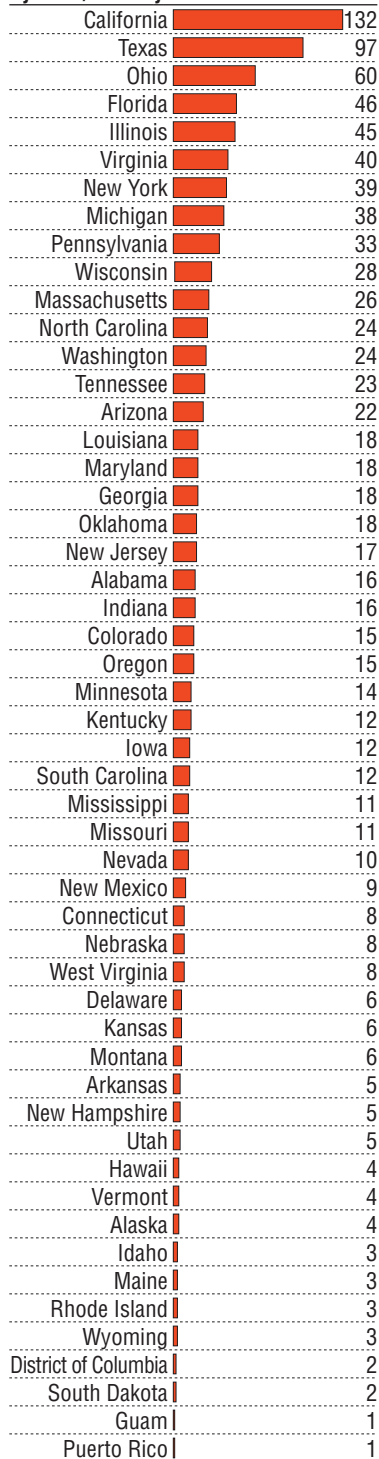

HOME OF RECORD

By state/territory

No casualties were listed for North Dakota.

HOSTILE AND NON-HOSTILE

AGE

HOME BASE

RESERVE AND ACTIVE

RACE

PAYGRADE

HARDEST HIT

Here are the top 10* units that sustained the most casualties thus far:

* Includes ties

TOP 10 TOWNS

The top 10 locations where Marines sustained casualties thus far:

- 1 Fallujah 204
- 2 Ramadi 116
- 3 Hadithah 50
- 4 Taqaddum 40
- 5 Rutbah 37
- 6 Karmah 31
- 7 Asad 31
- 8 Hit 21
- 9 Nasiriyah 21
- 10 Qaim 21