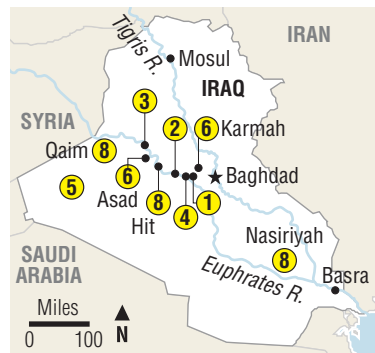

HOME OF RECORD

By state/territory

No casualties were listed for North Dakota.

HOSTILE AND NON-HOSTILE

AGE

HOME BASE

RESERVE AND ACTIVE

RACE

PAYGRADE

HARDEST HIT

Here are the top 10* units that sustained the most casualties thus far:

* Includes ties

TOP 10 TOWNS

The top 10 locations where Marines sustained casualties thus far:

- 1 Fallujah 204
- 2 Ramadi 116
- 3 Hadithah 50
- 4 Taqaddum 40
- 5 Rutbah 37
- 6 Karmah 31
- 7 Asad 31
- 8 Hit 21
- 9 Nasiriyah 21
- 10 Qaim 21