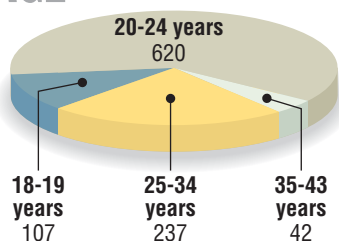

HOME OF RECORD

By state/territory

No casualties were listed for North Dakota.

HOSTILE AND NON-HOSTILE

AGE

HOME BASE

RESERVE AND ACTIVE

RACE

PAYGRADE

HARDEST HIT

Here are the top 10* units that sustained the most casualties thus far:

* Includes ties

TOP 10 TOWNS

The top 10 locations where Marines sustained casualties thus far:

- 1 Fallujah 204
- 2 Ramadi 116
- 3 Hadithah 50
- 4 Taqaddum 40
- 5 Rutbah 37
- 6 Karmah 31
- 7 Asad 31
- 8 Hit 21
- 9 Nasiriyah 21
- 10 Qaim 21