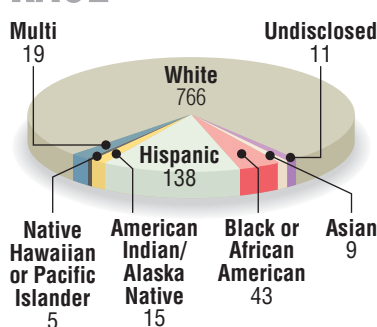

HOME OF RECORD

By state/territory

No casualties were listed for North Dakota.

HOSTILE AND NON-HOSTILE

AGE

HOME BASE

RESERVE AND ACTIVE

RACE

PAYGRADE

HARDEST HIT

Here are the top 10* units that sustained the most casualties thus far:

* Includes ties

TOP 10 TOWNS

The top 10 locations where Marines sustained casualties thus far:

- 1 Fallujah 204
- 2 Ramadi 116
- 3 Hadithah 50
- 4 Taqaddum 40
- 5 Rutbah 37
- 6 Karmah 31
- 7 Asad 31
- 8 Hit 21
- 9 Nasiriyah 21
- 10 Qaim 21