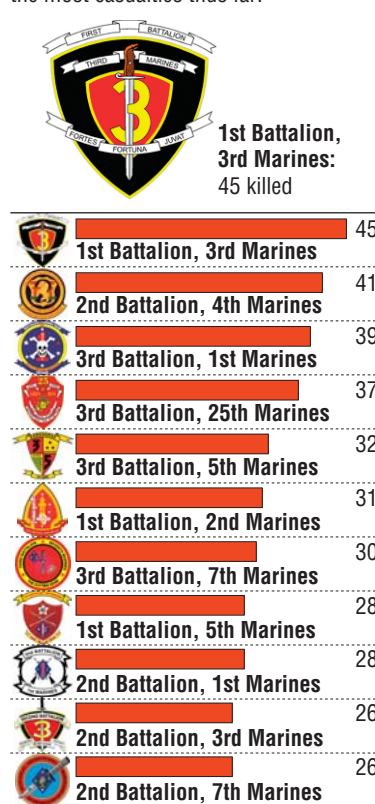

HOME OF RECORD

By state/territory

No casualties were listed for North Dakota.

HOSTILE AND NON-HOSTILE

AGE

HOME BASE

RESERVE AND ACTIVE

RACE

PAYGRADE

HARDEST HIT

Here are the top 10* units that sustained the most casualties thus far:

* Includes ties

TOP 10 TOWNS

The top 10 locations where Marines sustained casualties thus far:

- 1 Fallujah 204
- 2 Ramadi 116
- 3 Hadithah 50
- 4 Taqaddum 40
- 5 Rutbah 37
- 6 Karmah 31
- 7 Asad 31
- 8 Hit 21
- 9 Nasiriyah 21
- 10 Qaim 21