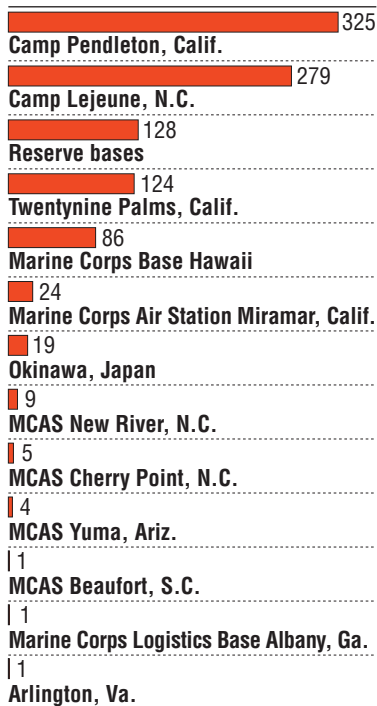

HOME OF RECORD

By state/territory

No casualties were listed for North Dakota.

HOSTILE AND NON-HOSTILE

AGE

HOME BASE

RESERVE AND ACTIVE

RACE

PAYGRADE

HARDEST HIT

Here are the top 10* units that sustained the most casualties thus far:

* Includes ties

TOP 10 TOWNS

The top 10 locations where Marines sustained casualties thus far:

- 1 Fallujah 204
- 2 Ramadi 116
- 3 Hadithah 50
- 4 Taqaddum 40
- 5 Rutbah 37
- 6 Karmah 31
- 7 Asad 31
- 8 Hit 21
- 9 Nasiriyah 21
- 10 Qaim 21

DEATHS BY MONTH