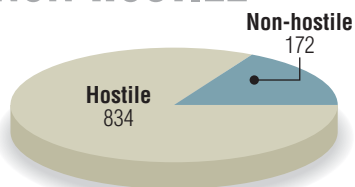

HOME OF RECORD

By state/territory

No casualties were listed for North Dakota.

HOSTILE AND NON-HOSTILE

AGE

HOME BASE

RESERVE AND ACTIVE

RACE

PAYGRADE

HARDEST HIT

Here are the top 10* units that sustained the most casualties thus far:

* Includes ties

TOP 10 TOWNS

The top 10 locations where Marines sustained casualties thus far:

- 1 Fallujah 204
- 2 Ramadi 116
- 3 Hadithah 50
- 4 Taqaddum 40
- 5 Rutbah 37
- 6 Karmah 31
- 7 Asad 31
- 8 Hit 21
- 9 Nasiriyah 21
- 10 Qaim 21