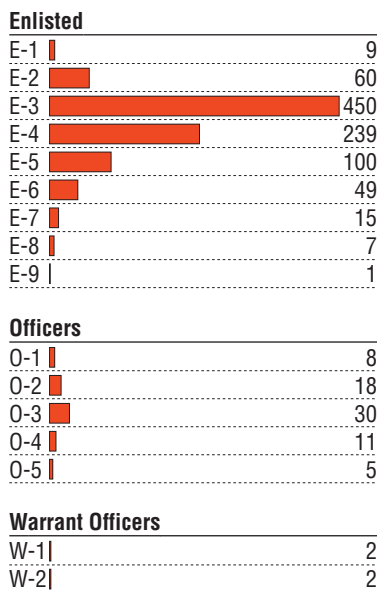

HOME OF RECORD

By state/territory

No casualties were listed for North Dakota.

HOSTILE AND NON-HOSTILE

AGE

HOME BASE

RESERVE AND ACTIVE

RACE

PAYGRADE

HARDEST HIT

Here are the top 10* units that sustained the most casualties thus far:

* Includes ties

TOP 10 TOWNS

The top 10 locations where Marines sustained casualties thus far:

- 1 Fallujah 204
- 2 Ramadi 116
- 3 Hadithah 50
- 4 Taqaddum 40
- 5 Rutbah 37
- 6 Karmah 31
- 7 Asad 31
- 8 Hit 21
- 9 Nasiriyah 21
- 10 Qaim 21

DEATHS BY MONTH