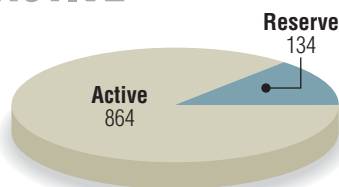

HOME OF RECORD

By state/territory

No casualties were listed for North Dakota.

HOSTILE AND NON-HOSTILE

AGE

HOME BASE

RESERVE AND ACTIVE

RACE

PAYGRADE

HARDEST HIT

Here are the top 10* units that sustained the most casualties thus far:

* Includes ties

TOP 10 TOWNS

The top 10 locations where Marines sustained casualties thus far:

- 1 Fallujah 204
- 2 Ramadi 116
- 3 Hadithah 50
- 4 Taqaddum 40
- 5 Rutbah 37
- 6 Karmah 31
- 7 Asad 31
- 8 Hit 21
- 9 Nasiriyah 21
- 10 Qaim 21